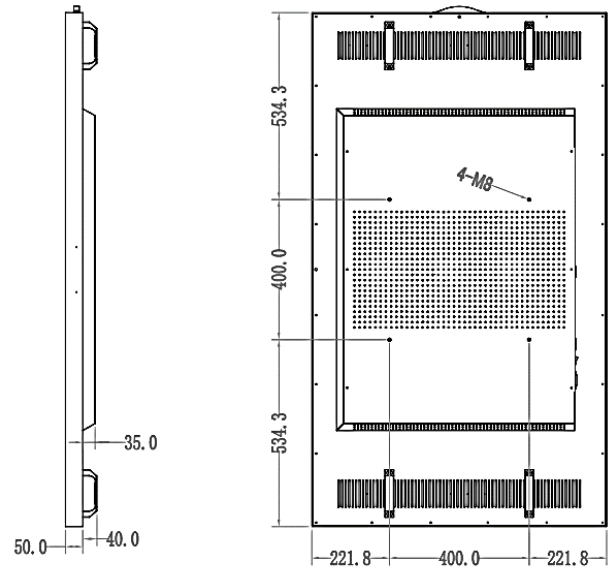

Specification

Physical

Bezel Color	Black					
Bezel Width	18.0 mm (T/B/L/R)					
Monitor Dimension	739.0 x 433.0 x 85.0 mm	980.0 x 568.0 x 85.0 mm	1114.0 x 644.0 x 85.5 mm	1250x 721.0 x 85.0 mm	1468.6 x 844 x 85.0mm	1689.6 x 968 x 85.0mm
Weight (Head)	10.0 kg	19.0 kg	21.0 kg	25.0 kg	37.0 kg	52.0 kg
Carton Dimensions	890 x 590 x 230mm	1130 x 710 x 230mm	1270 x 790 x 230mm	1390 x 900 x 230mm	1620 x 1000 x 230mm	1880 x 1120 x 250mm
Packed Weight	12kg	21kg	26kg	32kg	46kg	64kg
VESATM Standard Mount Interface	300 x 200 4 x M8	400 x 300 4 x M8	400 x 400 4 x M8	400 x 400 4 x M8	400 x 400 4 x M8	500 x 600 4 x M8

Dimension Drawing

WS32A

Unit: mm

WS43A

Specification

Dimension Drawing

WS49A

Unit: mm

WS55A

Specification

Dimension Drawing

WS65A

Unit: mm

WS75A

Accessories Lists

No.	Parts	Qty	Specification
1	Power cord	1	1.5m
2	Remote controller	1	-
3	Bluetooth antenna	1	-
4	Wi-Fi antenna	1	-
5	User manual	1	-