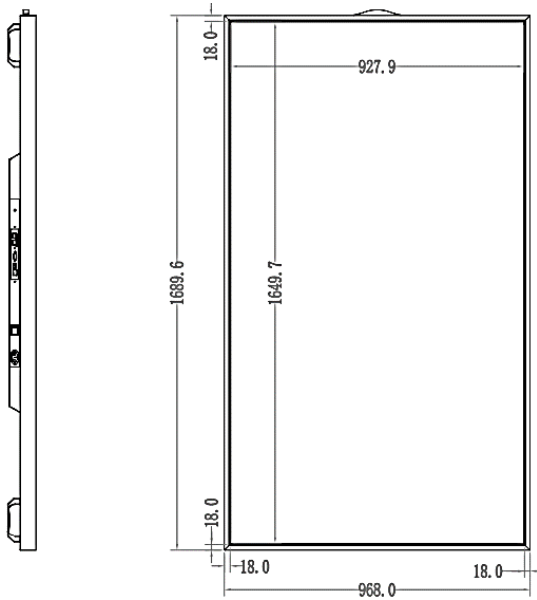

Specification

Physical

Bezel Color	Black					
Bezel Width	18.0 mm (T/B/L/R)					
Monitor Dimension	739.0 x 433.0 x 85.0 mm	980.0 x 568.0 x 85.0 mm	1114.0 x 644.0 x 85.5 mm	1250x 721.0 x 85.0 mm	1468.6 x 844 x 85.0mm	1689.6 x 968 x 85.0mm
Weight (Head)	10.0 kg	19.0 kg	21.0 kg	25.0 kg	37.0 kg	52.0 kg
Carton Dimensions	890 x 590 x 230mm	1130 x 710 x 230mm	1270 x 790 x 230mm	1390 x 900 x 230mm	1620 x 1000 x 230mm	1880 x 1120 x 250mm
Packed Weight	12kg	21kg	26kg	32kg	46kg	64kg
VESATM Standard Mount Interface	300 x 200 4 x M8	400 x 300 4 x M8	400 x 400 4 x M8	400 x 400 4 x M8	400 x 400 4 x M8	500 x 600 4 x M8

Dimension Drawing

WS32A

Unit: mm

WS43A

Specification

Dimension Drawing

WS49A

Unit: mm

WS55A

Specification

Dimension Drawing

WS65A

Unit: mm

WS75A

Accessories Lists

No.	Parts	Qty	Specification
1	Power cord	1	1.5m
2	Remote controller	1	-
3	Bluetooth antenna	1	-
4	Wi-Fi antenna	1	-
5	User manual	1	-