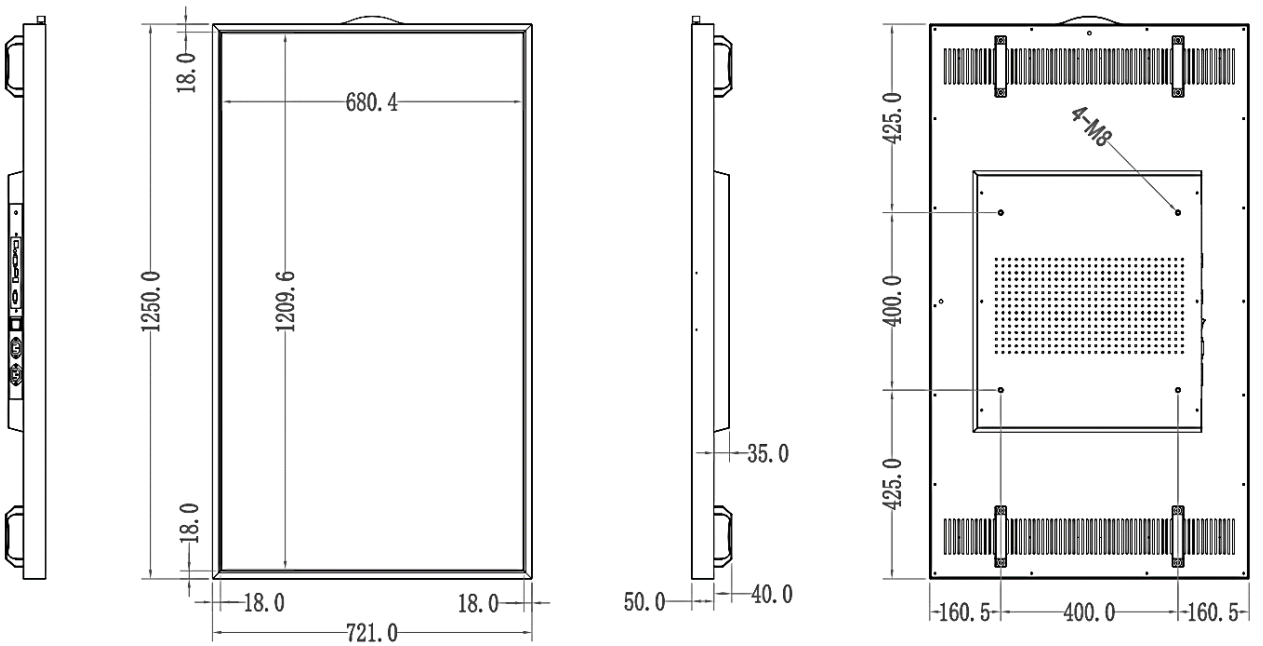

Specification

Physical

Bezel Color	Black					
Bezel Width	18.0 mm (T/B/L/R)					
Monitor Dimension	739.0 x 433.0 x 85.0 mm	980.0 x 568.0 x 85.0 mm	1114.0 x 644.0 x 85.5 mm	1250x 721.0 x 85.0 mm	1468.6 x 844 x 85.0mm	1689.6 x 968 x 85.0mm
Weight (Head)	10.0 kg	19.0 kg	21.0 kg	25.0 kg	37.0 kg	52.0 kg
Carton Dimensions	890 x 590 x 230mm	1130 x 710 x 230mm	1270 x 790 x 230mm	1390 x 900 x 230mm	1620 x 1000 x 230mm	1880 x 1120 x 250mm
Packed Weight	12kg	21kg	26kg	32kg	46kg	64kg
VESATM Standard Mount Interface	300 x 200 4 x M8	400 x 300 4 x M8	400 x 400 4 x M8	400 x 400 4 x M8	400 x 400 4 x M8	500 x 600 4 x M8

Dimension Drawing

WS32A

Unit: mm

WS43A

Specification

Dimension Drawing

WS49A

Unit: mm

WS55A

Specification

Dimension Drawing

WS65A

Unit: mm

WS75A

Accessories Lists

No.	Parts	Qty	Specification
1	Power cord	1	1.5m
2	Remote controller	1	-
3	Bluetooth antenna	1	-
4	Wi-Fi antenna	1	-
5	User manual	1	-