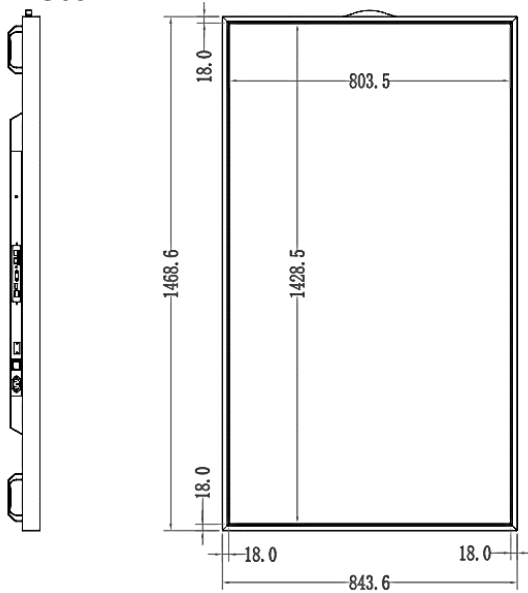

Specification

Physical

Bezel Color	Black					
Bezel Width	18.0 mm (T/B/L/R)					
Monitor Dimension	739.0 x 433.0 x 85.0 mm	980.0 x 568.0 x 85.0 mm	1114.0 x 644.0 x 85.5 mm	1250x 721.0 x 85.0 mm	1468.6 x 844 x 85.0mm	1689.6 x 968 x 85.0mm
Weight (Head)	10.0 kg	19.0 kg	21.0 kg	25.0 kg	37.0 kg	52.0 kg
Carton Dimensions	890 x 590 x 230mm	1130 x 710 x 230mm	1270 x 790 x 230mm	1390 x 900 x 230mm	1620 x 1000 x 230mm	1880 x 1120 x 250mm
Packed Weight	12kg	21kg	26kg	32kg	46kg	64kg
VESATM Standard Mount Interface	300 x 200 4 x M8	400 x 300 4 x M8	400 x 400 4 x M8	400 x 400 4 x M8	400 x 400 4 x M8	500 x 600 4 x M8

Dimension Drawing

WS32A

Unit: mm

WS43A

Specification

Dimension Drawing

WS49A

Unit: mm

WS55A

Specification

Dimension Drawing

WS65A

Unit: mm

WS75A

Accessories Lists

No.	Parts	Qty	Specification
1	Power cord	1	1.5m
2	Remote controller	1	-
3	Bluetooth antenna	1	-
4	Wi-Fi antenna	1	-
5	User manual	1	-