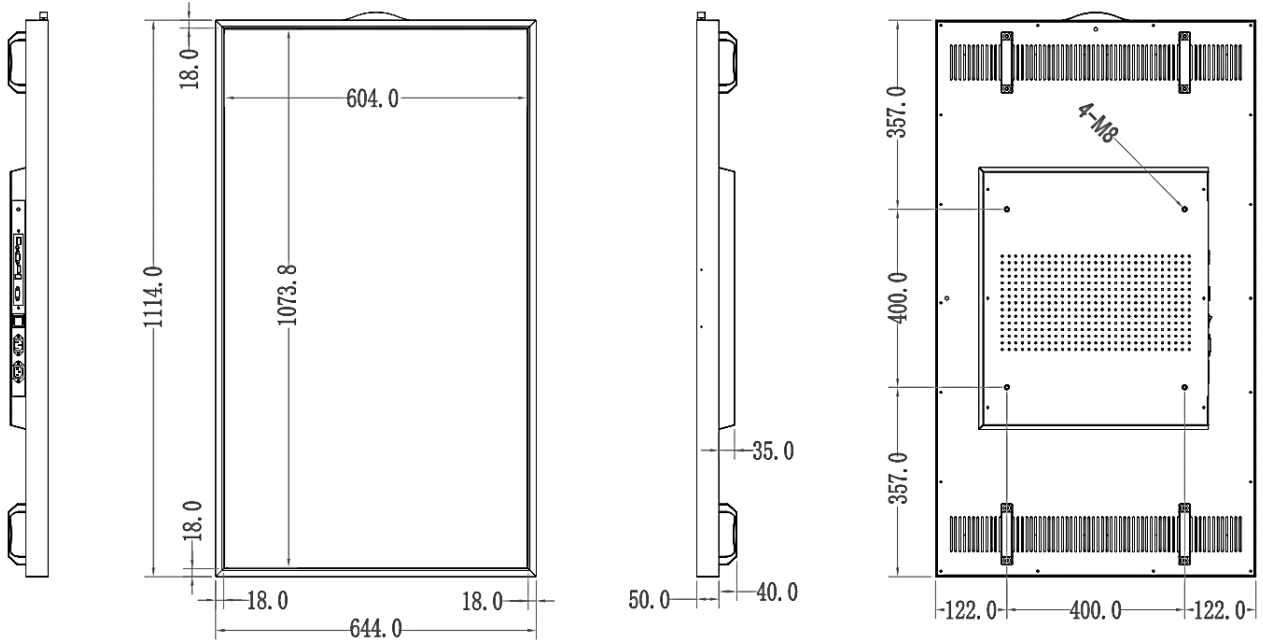

Specification

Physical

Bezel Color	Black					
Bezel Width	18.0 mm (T/B/L/R)					
Monitor Dimension	739.0 x 433.0 x 85.0 mm	980.0 x 568.0 x 85.0 mm	1114.0 x 644.0 x 85.5 mm	1250x 721.0 x 85.0 mm	1468.6 x 844 x 85.0mm	1689.6 x 968 x 85.0mm
Weight (Head)	10.0 kg	19.0 kg	21.0 kg	25.0 kg	37.0 kg	52.0 kg
Carton Dimensions	890 x 590 x 230mm	1130 x 710 x 230mm	1270 x 790 x 230mm	1390 x 900 x 230mm	1620 x 1000 x 230mm	1880 x 1120 x 250mm
Packed Weight	12kg	21kg	26kg	32kg	46kg	64kg
VESATM Standard Mount Interface	300 x 200 4 x M8	400 x 300 4 x M8	400 x 400 4 x M8	400 x 400 4 x M8	400 x 400 4 x M8	500 x 600 4 x M8

Dimension Drawing

WS32A

Unit: mm

WS43A

Specification

Dimension Drawing

WS49A

Unit: mm

WS55A

Specification

Dimension Drawing

WS65A

Unit: mm

WS75A

Accessories Lists

No.	Parts	Qty	Specification
1	Power cord	1	1.5m
2	Remote controller	1	-
3	Bluetooth antenna	1	-
4	Wi-Fi antenna	1	-
5	User manual	1	-