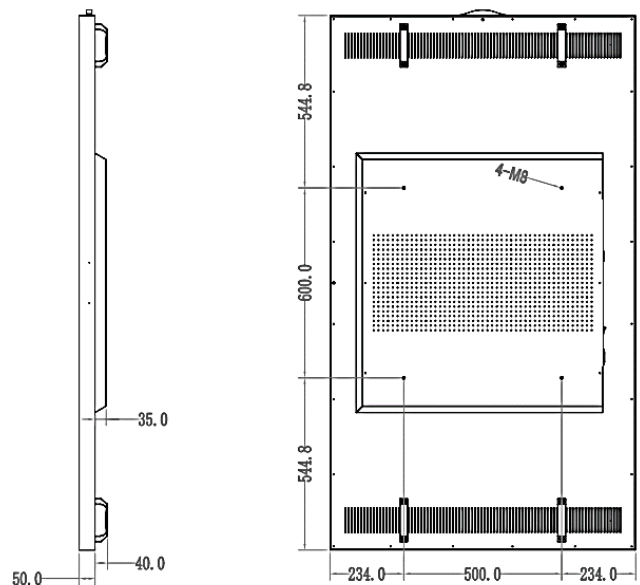

Specification

Physical

Bezel Color	Black					
Bezel Width	18.0 mm (T/B/L/R)					
Monitor Dimension	739.0 x 433.0 x 85.0 mm	980.0 x 568.0 x 85.0 mm	1114.0 x 644.0 x 85.5 mm	1250x 721.0 x 85.0 mm	1468.6 x 844 x 85.0mm	1689.6 x 968 x 85.0mm
Weight (Head)	10.0 kg	19.0 kg	21.0 kg	25.0 kg	37.0 kg	52.0 kg
Carton Dimensions	890 x 590 x 230mm	1130 x 710 x 230mm	1270 x 790 x 230mm	1390 x 900 x 230mm	1620 x 1000 x 230mm	1880 x 1120 x 250mm
Packed Weight	12kg	21kg	26kg	32kg	46kg	64kg
VESATM Standard Mount Interface	300 x 200 4 x M8	400 x 300 4 x M8	400 x 400 4 x M8	400 x 400 4 x M8	400 x 400 4 x M8	500 x 600 4 x M8

Dimension Drawing

WS32A

Unit: mm

WS43A

Specification

Dimension Drawing

WS49A

Unit: mm

WS55A

Specification

Dimension Drawing

WS65A

Unit: mm

WS75A

Accessories Lists

No.	Parts	Qty	Specification
1	Power cord	1	1.5m
2	Remote controller	1	-
3	Bluetooth antenna	1	-
4	Wi-Fi antenna	1	-
5	User manual	1	-