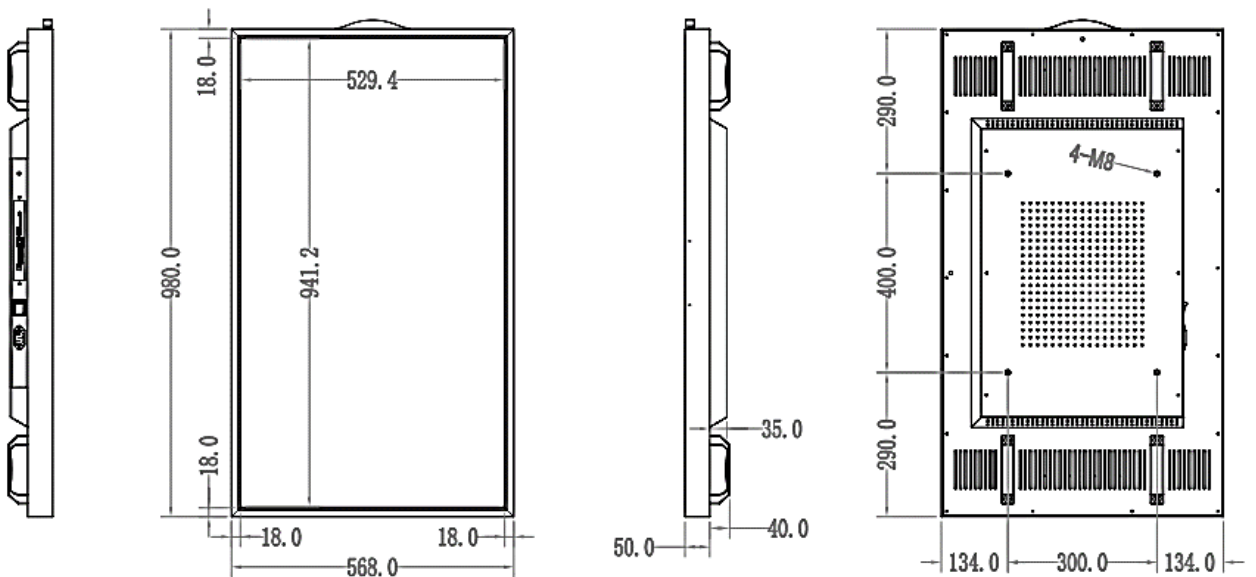

Specification

Physical

Bezel Color	Black					
Bezel Width	18.0 mm (T/B/L/R)					
Monitor Dimension	739.0 x 433.0 x 85.0 mm	980.0 x 568.0 x 85.0 mm	1114.0 x 644.0 x 85.5 mm	1250x 721.0 x 85.0 mm	1468.6 x 844 x 85.0mm	1689.6 x 968 x 85.0mm
Weight (Head)	10.0 kg	19.0 kg	21.0 kg	25.0 kg	37.0 kg	52.0 kg
Carton Dimensions	890 x 590 x 230mm	1130 x 710 x 230mm	1270 x 790 x 230mm	1390 x 900 x 230mm	1620 x 1000 x 230mm	1880 x 1120 x 250mm
Packed Weight	12kg	21kg	26kg	32kg	46kg	64kg
VESATM Standard Mount Interface	300 x 200 4 x M8	400 x 300 4 x M8	400 x 400 4 x M8	400 x 400 4 x M8	400 x 400 4 x M8	500 x 600 4 x M8

Dimension Drawing

Unit: mm

WS43A