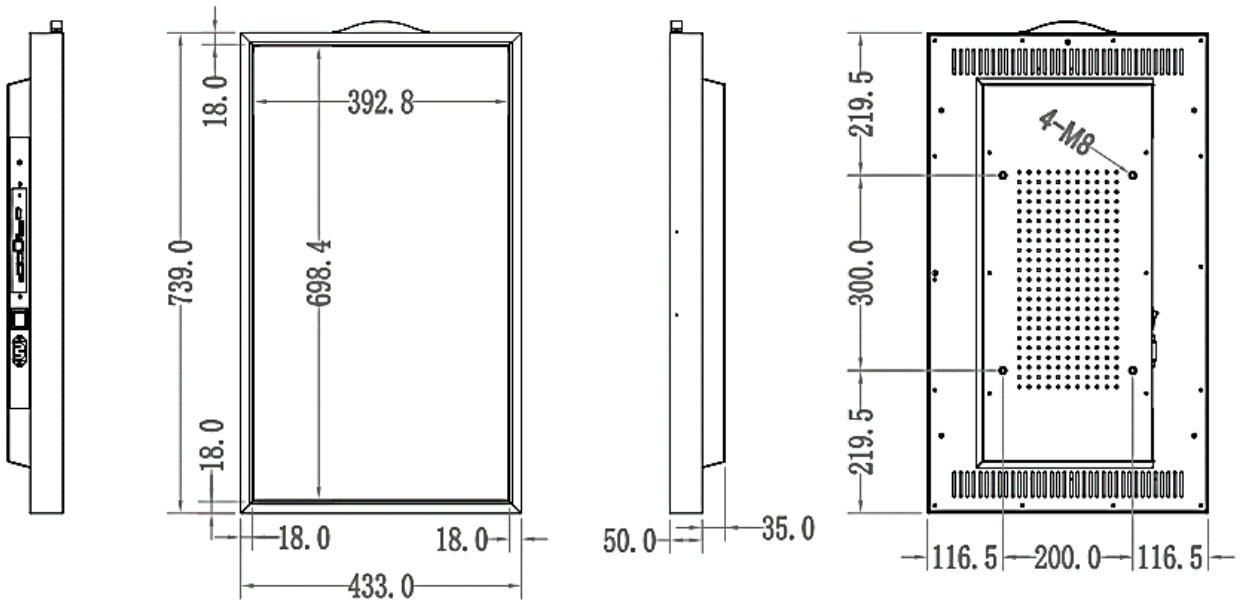

Specification

Physical

Bezel Color	Black					
Bezel Width	18.0 mm (T/B/L/R)					
Monitor Dimension	739.0 x 433.0 x 85.0 mm	980.0 x 568.0 x 85.0 mm	1114.0 x 644.0 x 85.5 mm	1250x 721.0 x 85.0 mm	1468.6 x 844 x 85.0mm	1689.6 x 968 x 85.0mm
Weight (Head)	10.0 kg	19.0 kg	21.0 kg	25.0 kg	37.0 kg	52.0 kg
Carton Dimensions	890 x 590 x 230mm	1130 x 710 x 230mm	1270 x 790 x 230mm	1390 x 900 x 230mm	1620 x 1000 x 230mm	1880 x 1120 x 250mm
Packed Weight	12kg	21kg	26kg	32kg	46kg	64kg
VESATM Standard Mount Interface	300 x 200 4 x M8	400 x 300 4 x M8	400 x 400 4 x M8	400 x 400 4 x M8	400 x 400 4 x M8	500 x 600 4 x M8

Dimension Drawing

WS32A

Unit: mm