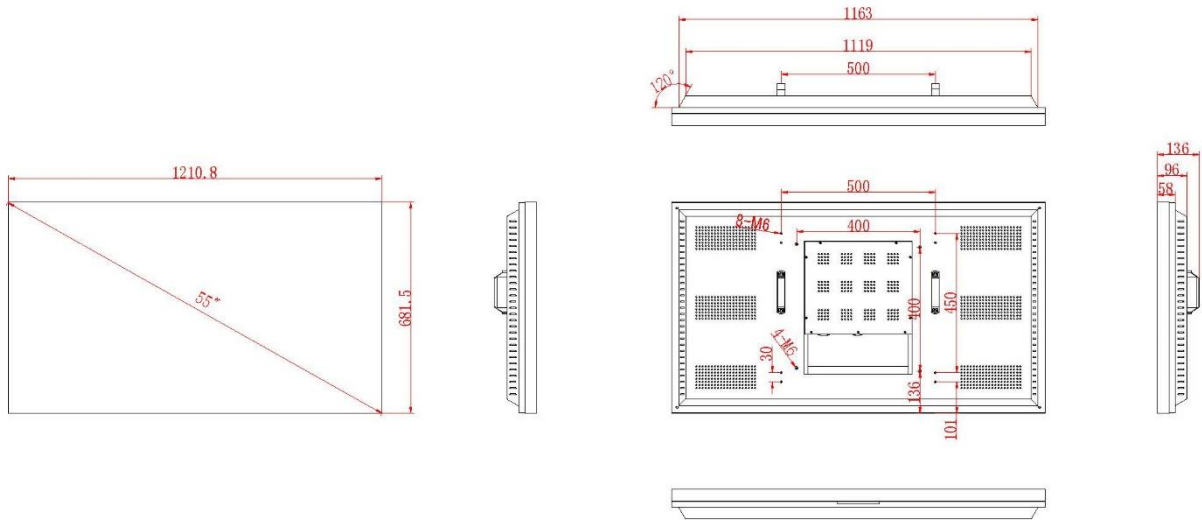

Display

Model	VP55L-A
Screen Size (Diagonal)	55 inch
LCD Tech.	ADS
Native Resolution	1920 × 1080
Aspect Ratio	16: 9
Brightness	500 cd/m ²
Contrast	1200:1
View Angle	178°(H) / 178°(V)
Display Color	16.7M
Color Gamut	72%
Response Time	8ms
Life Time (Light Source)	50,000 Hrs

Environment

Operation temperature	0°C~40°C
Operation humidity	10%~80% RH

Specification

Physical

Bezel	0.88 mm
Body Dimension	1210.8 (W) × 681.5 (H) × 96 (D) mm
Set Weight	26.5 Kg
Package Dimension (2 sets inside)	1310 (W) × 800 (H) × 330 (D) mm
Package Weight (2 sets inside)	65 Kg
Handle	2
VESA Mounting	400 × 400

Dimension Drawing

Product Image