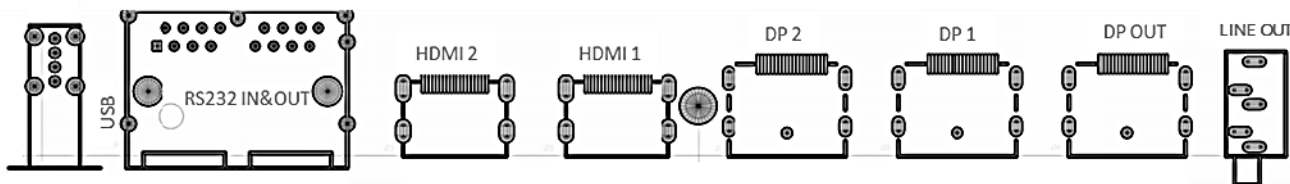

Bezel To Bezel 1.7mm FHD 500nits Video Wall

Key Feature

- ADSDS Technology
- Bezel To Bezel 1.7mm
- 500nits
- FHD Resolution
- DP Loop
- RS232 Control
- VESA Mount

Specification

Display

Model	BM46L	BM55L
Screen Size (Diagonal)	46 inch	55 inch
LCD Tech.	ADS	
Native Resolution	1920 x 1080	
Aspect Ratio	16 : 9	
Brightness	500 cd/m ²	
Contrast	1200 : 1	
View Angle	178°(H) / 178°(V)	
Display Color	16.7M	
Color Gamut	72%	
Response Time	8ms	
Life Time (Light Source)	50,000 hrs	

Interface

HDMI IN	x 2 (HDMI 2.0)
DP IN	x 2 (DP 1.2)
DP OUT	x 1
RS232	2 (RJ45, In x 1/Out x 1)
IR	1 (Common use with RS232 in)
USB	x 1
Line Out	x 1

Power

Power Supply	AC 100~240V 50/60Hz	
Power Consumption	≤ 200W	≤ 220W
Power Consumption(Standby)	0.5W	0.5W

Environment

Operation temperature	0°C~40°C
Operation humidity	10%~80% RH

Physical

Bezel To Bezel	1.7 mm	
Body Dimension	1021.2 × 575.8 × 116.4mm	1212.7 x 683.5 x 114.4mm
Set Weight	20 kg	28kg
Package Dimension (2 sets inside)	1160 x 730 x 380mm	1360 x 840 x 380mm
Package Weight (2 sets inside)	53kg	69kg
Handle	2	2
VESA Mounting	400 × 400	400 × 400

Specification

Accessories Lists

No.	Parts	Qty	Specification
1	Power cord	1	1.5m
2	Remote controller	1:2	1 Per Carton Box
3	IR Receiver	1:2	1 Per Carton Box
4	User manual	1:2	1 Per Carton Box
5	Adapter	1	RS232 to RJ45