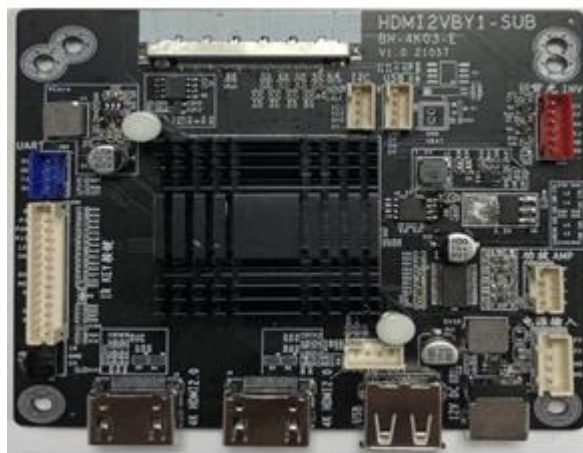

Specification

Display

Model	NS86A-3000ML
Screen Size (Diagonal)	86 inch
LCD Tech.	ADS
Native Resolution	3840 × 2160
Brightness	3000 cd/m²
Contrast	1000:1
View Angle	178°(H) / 178°(V)
Display Color	16.7M
Color Gamut	69%
Response Time	8ms
Life Time (Light Source)	50,000 Hrs

Internal Player

I/O Ports	HDMI/USB/Audio
Light sensor	Optional
Speaker	/

Power

Power supply	AC90-132V/180-264V
Power consumption	≤ 1100W

Environment

Operation temperature	0°C~50°C
Storage temperature	-20°C~60°C